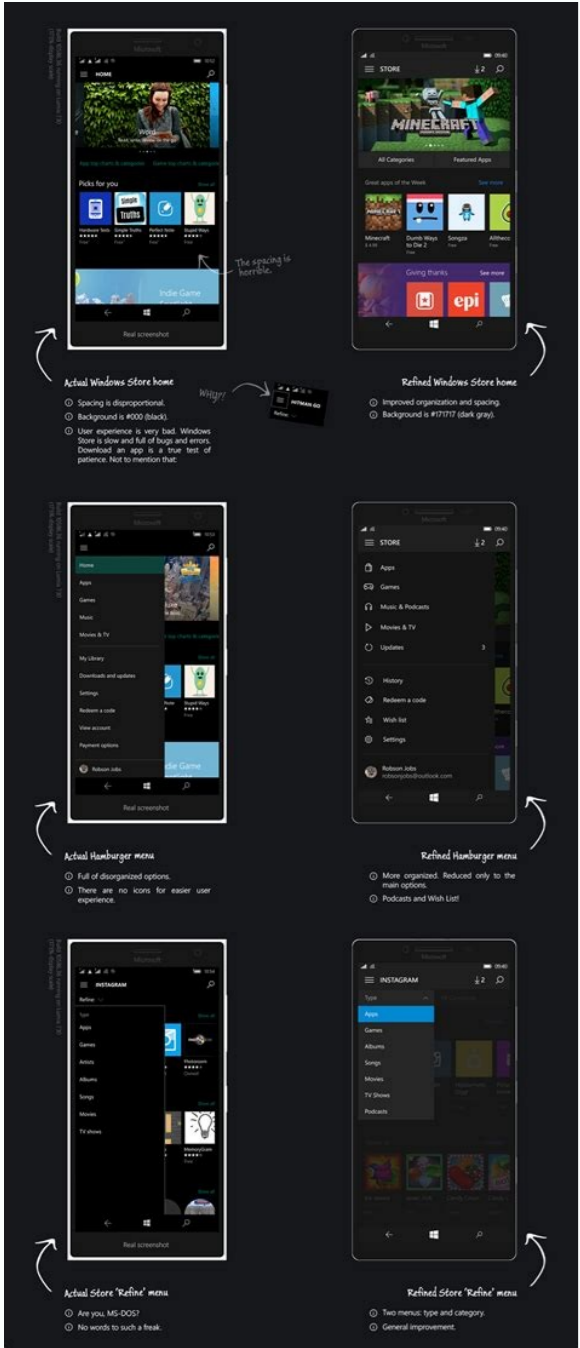

Windows 8 update